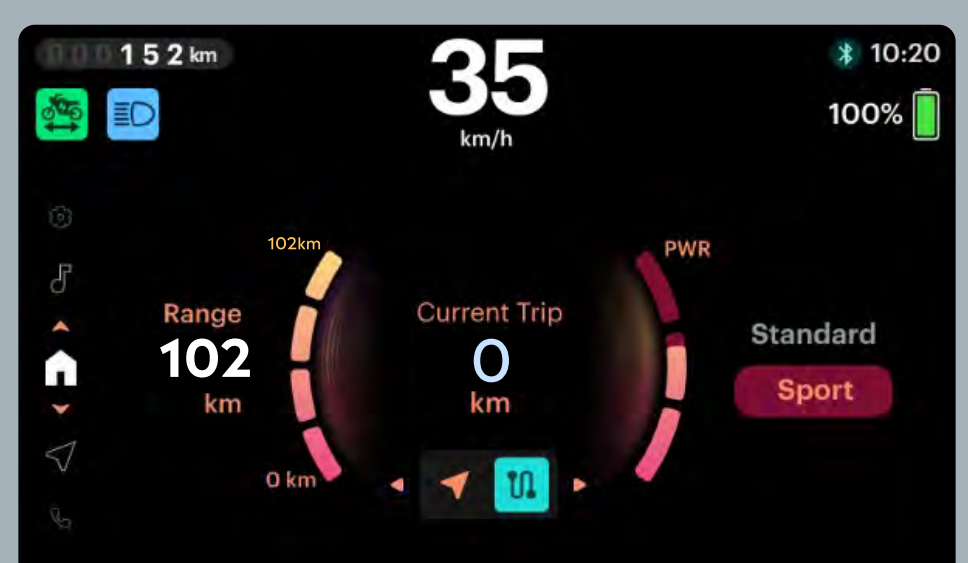

In-Vehicle Infotainment

Smart, Clear, and Connected Riding Experience

- » 17.78cm (7") Dynamic TFT display for sharp, clear visuals*.
- » Honda RoadSync Duo for seamless mobile integration*.

- » All essential information at a glance.
- » Day & Night modes for optimal clarity.
- » Control everything with easy toggles.

* This feature is available in the Activa e: Honda RoadSync Duo® variant only

Riding Modes

A mode for every mood

Econ Mode:

Maximizes efficiency by reducing power, softening acceleration, and extending range for a greener ride.

Standard Mode:

Balances power and efficiency for smooth acceleration and everyday comfort.

Sports Mode:

Enhances performance with increased power, sharper acceleration, and higher speed for a thrilling ride.